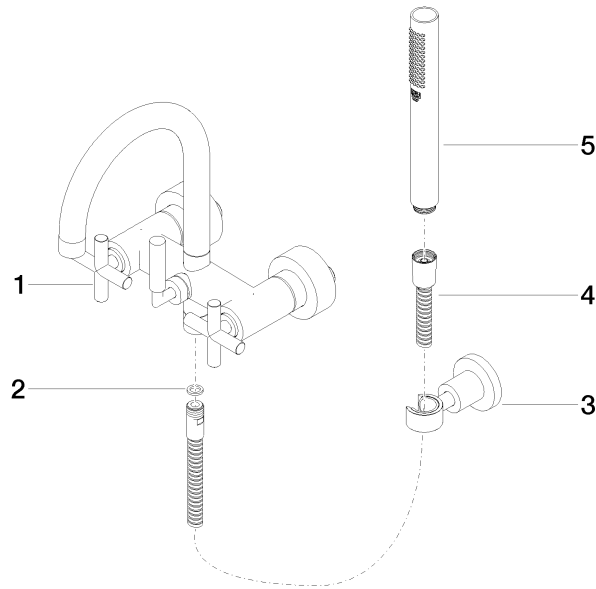

25 133 892

- spout: circular, air-enriched flow
- max. flow 22 l/min at 3 bar flow pressure
- Hand shower: COMPACT RAIN, max. flow rate 6.8 l/min (at 3 bar)
- complete hand shower set with anti-scale system
- 240mm projection
- rotary diverter for bath/shower
- slide-on rosettes Ø 65 mm
- rosette for shower holder Ø 50mm
- 1/2" connection
- gauge 150 mm - 15 mm
- metal shower hose 1250mm with integrated anti-twist protection

25 133 892

Flow rate chart

Certificates

WRAS\_2210004.      LGA\_18933.      Belgaqua\_21-026-27\_4.

25 133 892

Parts for other finishes can be found here: Brushed Platinum

### Spare parts list

No.	Item Number	Name	Quantity used	Delivery time
1	25 100 892-00	TARA Bath mixer for wall mounting - Chrome	1	-
Spare part can no longer be ordered, please order the replacement item				
2	90 14 20 026 00 90	seal	1	2
3	28 050 892-00	TARA Wall bracket - Chrome	1	10
4	90 30 02 072 00-00	Metal shower hose 1/2" x 3/8" x 1250 mm - Chrome	1	10
5	90 12 11 140 30-00	shower	1	10