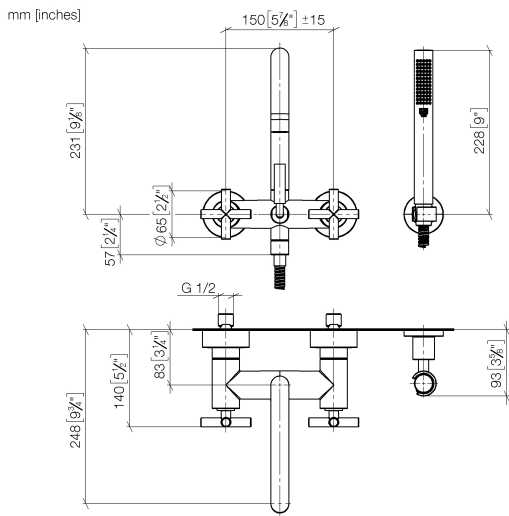

25 133 892

- spout: circular, air-enriched flow
- max. flow 22 l/min at 3 bar flow pressure
- Hand shower: COMPACT RAIN, max. flow rate 6.8 l/min (at 3 bar)
- complete hand shower set with anti-scale system
- 240mm projection
- rotary diverter for bath/shower
- slide-on rosettes Ø 65 mm
- rosette for shower holder Ø 50mm
- 1/2" connection
- gauge 150 mm - 15 mm
- metal shower hose 1250mm with integrated anti-twist protection

Intrinsic protection against back flow.

Stand pipes combination possible on request (x-TRA SERVICE).

	Chrome	25 133 892-00
	Brushed Platinum	25 133 892-06
	Platinum	25 133 892-08
	Dark Chrome	25 133 892-19
	Brushed Durabronze (23kt Gold)	25 133 892-28
	Matte Black	25 133 892-33
	Brushed Champagne (22kt Gold)	25 133 892-46
	Champagne (22kt Gold)	25 133 892-47
	Brushed Chrome	25 133 892-93
	Brushed Dark Platinum	25 133 892-99

25 133 892

Flow rate chart

Certificates

WRAS\_2210004.      LGA\_18933.      Belgaqua\_21-026-27\_4.

25 133 892

Parts for other finishes can be found here: Brushed Platinum

### Spare parts list

No.	Item Number	Name	Quantity used	Delivery time
1	25 100 892-00	TARA Bath mixer for wall mounting - Chrome	1	-
Spare part can no longer be ordered, please order the replacement item				
2	90 14 20 026 00 90	seal	1	2
3	28 050 892-00	TARA Wall bracket - Chrome	1	10
4	90 30 02 072 00-00	Metal shower hose 1/2" x 3/8" x 1250 mm - Chrome	1	10
5	90 12 11 140 30-00	shower	1	10